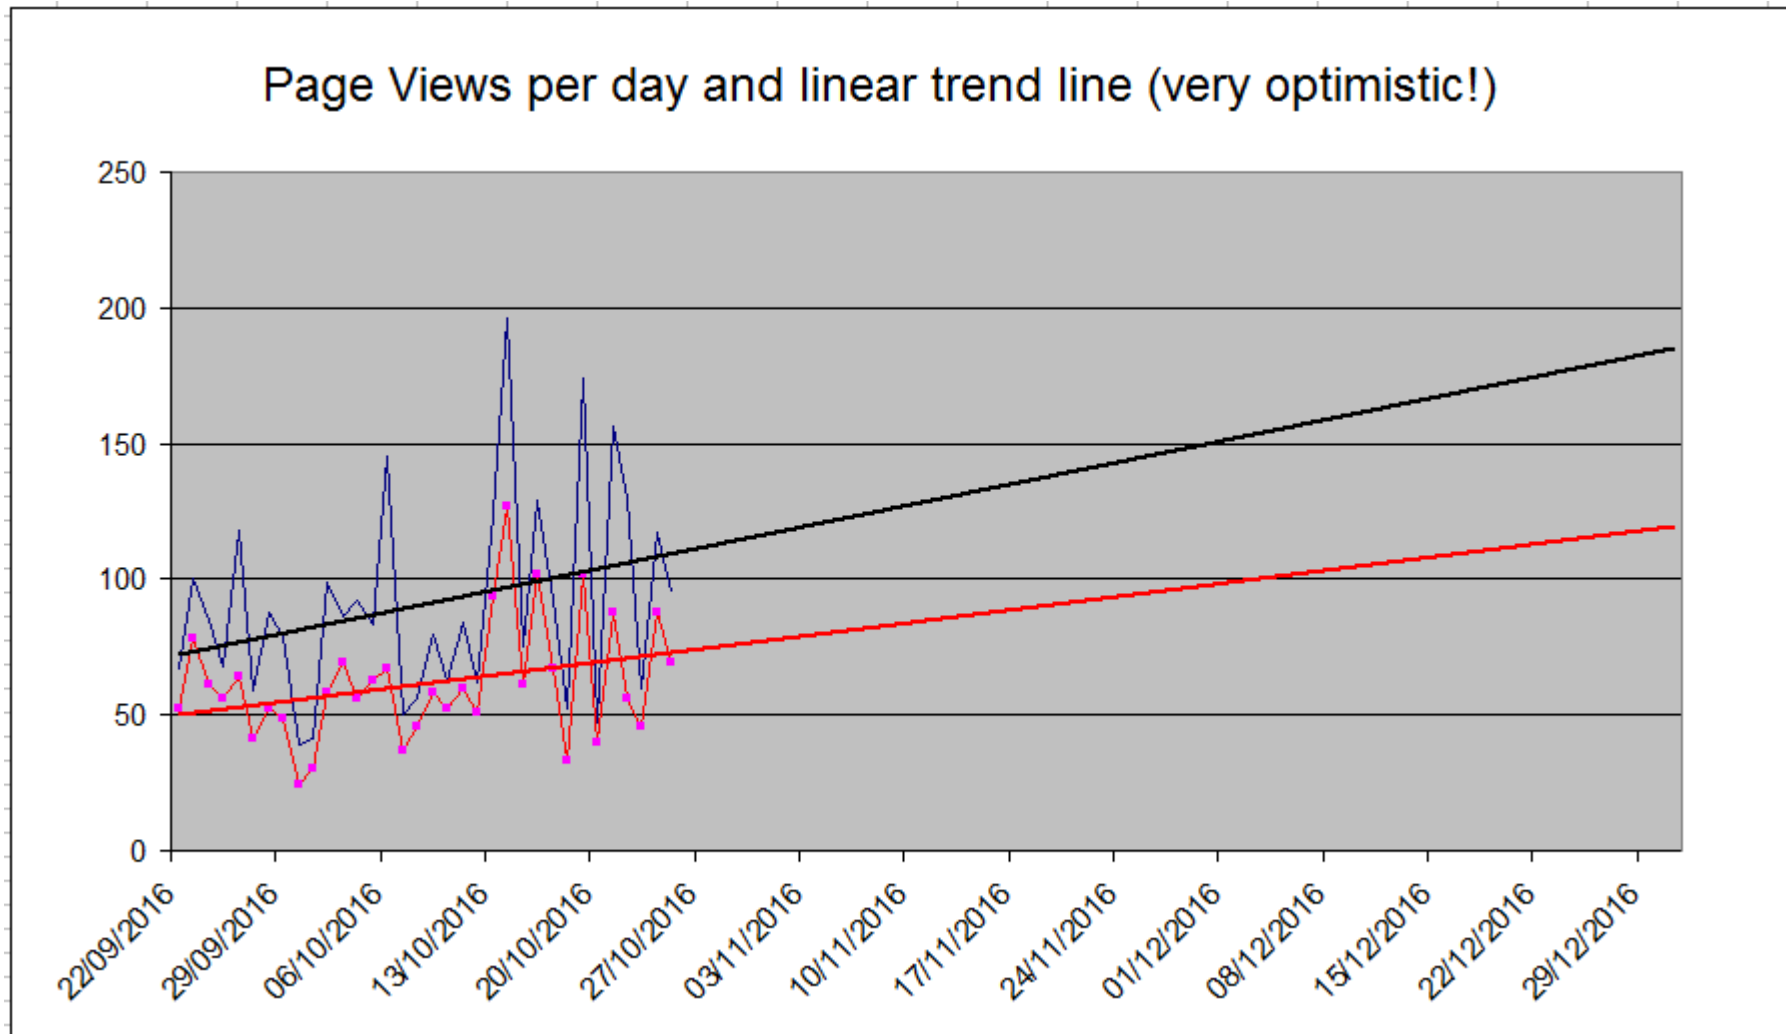

Website Metrics collection began 22nd September 2016

Chart shows total page views and unique page views (in red).

The top 20 most Viewed Web pages in the 31 days up to 25/10/16

| Page Name | Views | Unique Views |
|--|-------------|--------------|
| Sway Parish Council - Sway | 878(30.93%) | 551(28.91%) |
| News - Sway | 355(12.50%) | 174(9.13%) |
| Parish Council Meetings - Sway | 267(9.40%) | 155(8.13%) |
| Planning and Transport - Sway | 101(3.56%) | 84(4.41%) |
| Friends of Sway Village Hall - Sway | 88(3.10%) | 62(3.25%) |
| Parish Councillors - Sway | 82(2.89%) | 60(3.15%) |
| Sway Community SpeedWatch - Sway | 79(2.78%) | 65(3.41%) |
| Jubilee Field Pavilion Proposal for Extension - Sway | 63(2.22%) | 40(2.10%) |
| Search - Sway | 63(2.22%) | 53(2.78%) |
| Be a responsible Dog Walker - Sway | 55(1.94%) | 46(2.41%) |
| Parish Council Documents - Sway | 53(1.87%) | 33(1.73%) |
| About Sway - Sway | 45(1.59%) | 36(1.89%) |
| Contact Us - Sway | 44(1.55%) | 38(1.99%) |
| Links to Other Council Websites - Sway | 40(1.41%) | 14(0.73%) |
| Wootton Riverine Restoration project - Sway | 40(1.41%) | 36(1.89%) |
| Other Useful Contacts - Sway | 39(1.37%) | 32(1.68%) |
| Parish Council Meeting Minutes - Sway | 39(1.37%) | 20(1.05%) |
| School Run Parking Issues - Sway | 36(1.27%) | 30(1.57%) |
| Map of Sway Defined Village - Sway | 35(1.23%) | 24(1.26%) |
| Amenities - Sway | 33(1.16%) | 25(1.31%) |