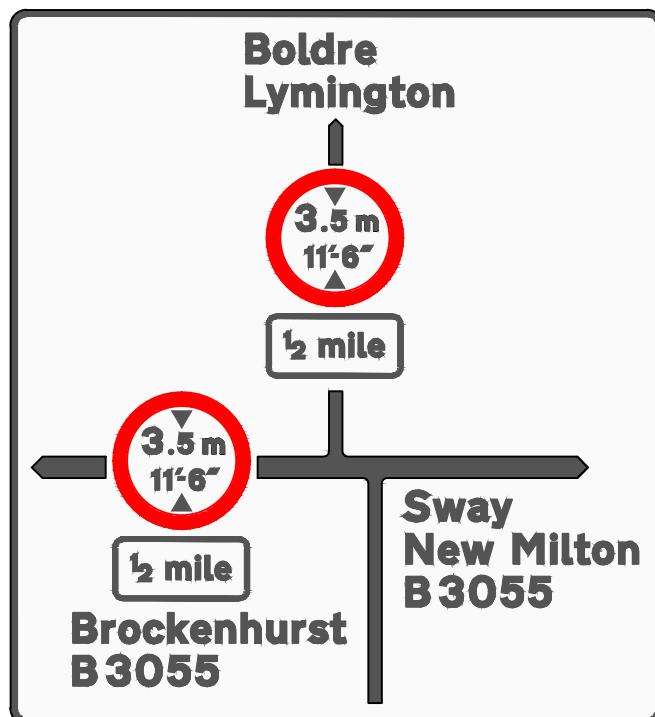

S1

Scheme Ref. New Forest	
Sign Ref. S1	x-height 62.5
Letter colour BLACK	SIGN FACE
Background WHITE	Width 1665mm
Border BLACK	Height 1535mm
Material Class RA2 (12899-1:2007)	Area 2.56sq.m

S2

Scheme Ref. New Forest	
Sign Ref. S2	x-height 62.5
Letter colour BLACK	SIGN FACE
Background WHITE	Width 1805mm
Border BLACK	Height 1325mm
Material Class RA2 (12899-1:2007)	Area 2.39sq.m

S3

Scheme Ref. New Forest	
Sign Ref. S3	x-height 62.5
Letter colour BLACK	SIGN FACE
Background WHITE	Width 1610mm
Border BLACK	Height 1905mm
Material Class RA2 (12899-1:2007)	Area 3.07sq.m

S4

Scheme Ref. New Forest	
Sign Ref. S4	x-height 62.5
Letter colour BLACK	SIGN FACE
Background WHITE	Width 1905mm
Border BLACK	Height 2085mm
Material Class RA2 (12899-1:2007)	Area 3.97sq.m