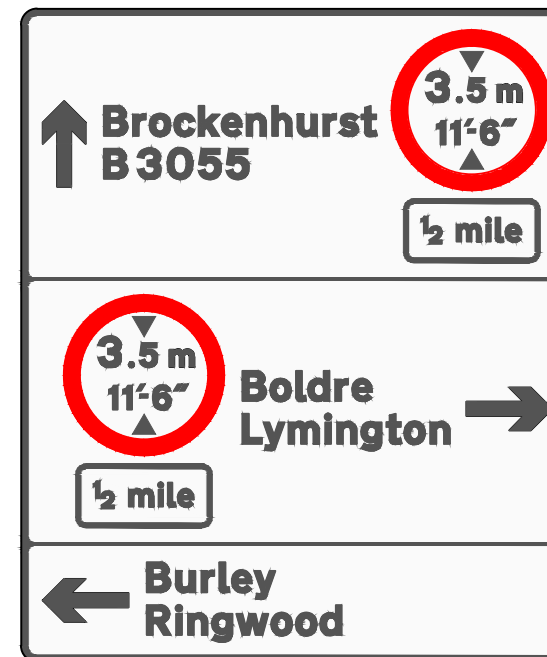

S1

Scheme Ref. New Forest	
Sign Ref. S1	x-height 62.5
Letter colour BLACK	SIGN FACE
Background WHITE	Width 1665mm
Border BLACK	Height 1535mm
Material Class RA2 (12899-1:2007)	Area 2.56sq.m

S2

Scheme Ref. New Forest	
Sign Ref. S2	x-height 62.5
Letter colour BLACK	SIGN FACE
Background WHITE	Width 1805mm
Border BLACK	Height 1325mm
Material Class RA2 (12899-1:2007)	Area 2.39sq.m

S3

Scheme Ref. New Forest	
Sign Ref. S3	x-height 62.5
Letter colour BLACK	SIGN FACE
Background WHITE	Width 1610mm
Border BLACK	Height 1905mm
Material Class RA2 (12899-1:2007)	Area 3.07sq.m

S4

Scheme Ref. New Forest	
Sign Ref. S4	x-height 62.5
Letter colour BLACK	SIGN FACE
Background WHITE	Width 1905mm
Border BLACK	Height 2085mm
Material Class RA2 (12899-1:2007)	Area 3.97sq.m