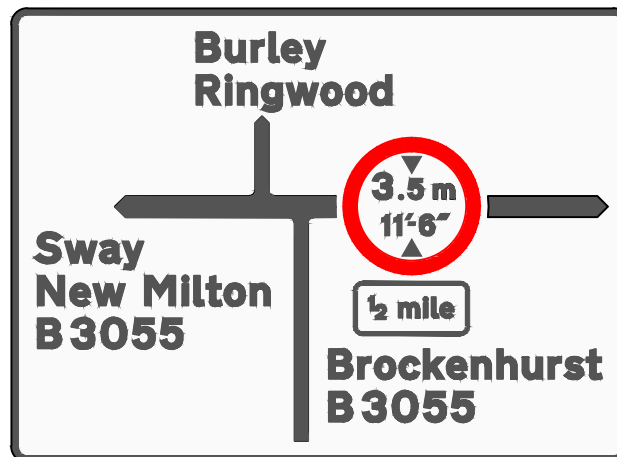

S1

Scheme Ref. New Forest	
Sign Ref. S1	x-height 62.5
Letter colour BLACK	SIGN FACE
Background WHITE	Width 1665mm
Border BLACK	Height 1535mm
Material Class RA2 (12899-1:2007)	Area 2.56sq.m

S2

Scheme Ref. New Forest	
Sign Ref. S2	x-height 62.5
Letter colour BLACK	SIGN FACE
Background WHITE	Width 1805mm
Border BLACK	Height 1325mm
Material Class RA2 (12899-1:2007)	Area 2.39sq.m

S3

Scheme Ref. New Forest	
Sign Ref. S3	x-height 62.5
Letter colour BLACK	SIGN FACE
Background WHITE	Width 1610mm
Border BLACK	Height 1905mm
Material Class RA2 (12899-1:2007)	Area 3.07sq.m

S4

Scheme Ref. New Forest	
Sign Ref. S4	x-height 62.5
Letter colour BLACK	SIGN FACE
Background WHITE	Width 1905mm
Border BLACK	Height 2085mm
Material Class RA2 (12899-1:2007)	Area 3.97sq.m